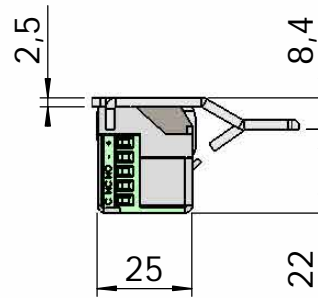

# Montering för Modul

This document shall not be copied without owners written allowance and its content shall not be exposed for third part nor be used for unauthorized purpose.

A Owner  <b>Stendals EI AB</b>	Title/Description <b>STEP 40 med bockad stolpe plös 31,5mm Montering för Modul</b>
Drawing no. <b>ST4027</b>	Scale <b>1:2</b>