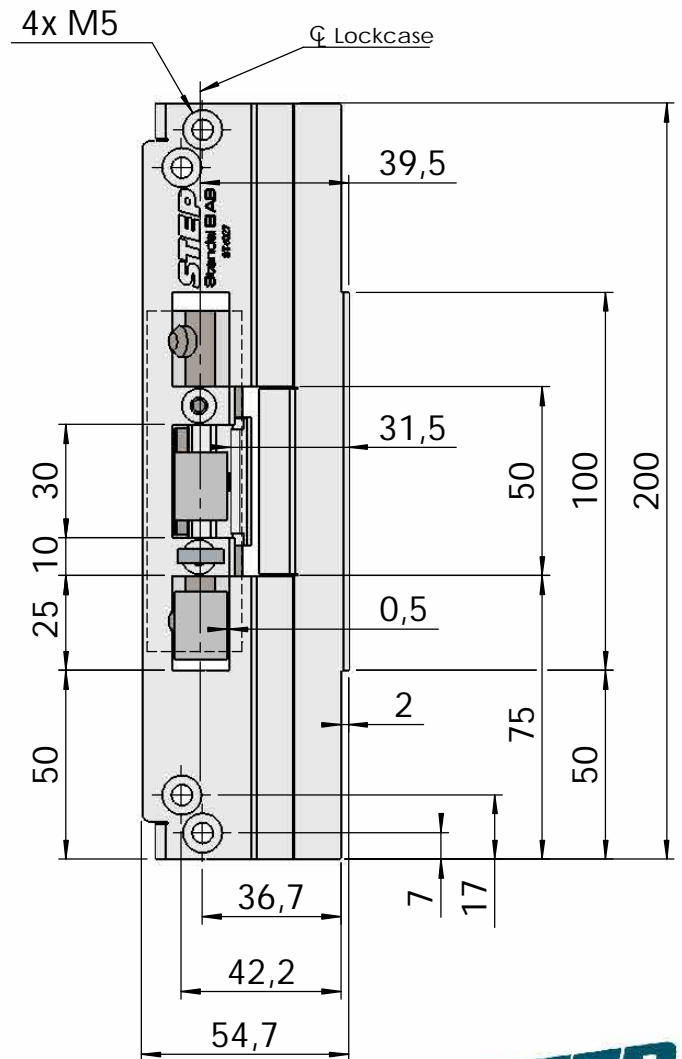

# Montering för Modul

This document shall not be copied without owners written allowance and its content shall not be exposed for third part nor be used for unauthorized purpose.

A Owner  <b>Stendals EI AB</b>	Title/Description <b>STEP 40 med bockad stolpe plös 31,5mm Montering för Modul</b>
Drawing no. <b>ST4027</b>	Scale <b>1:2</b>