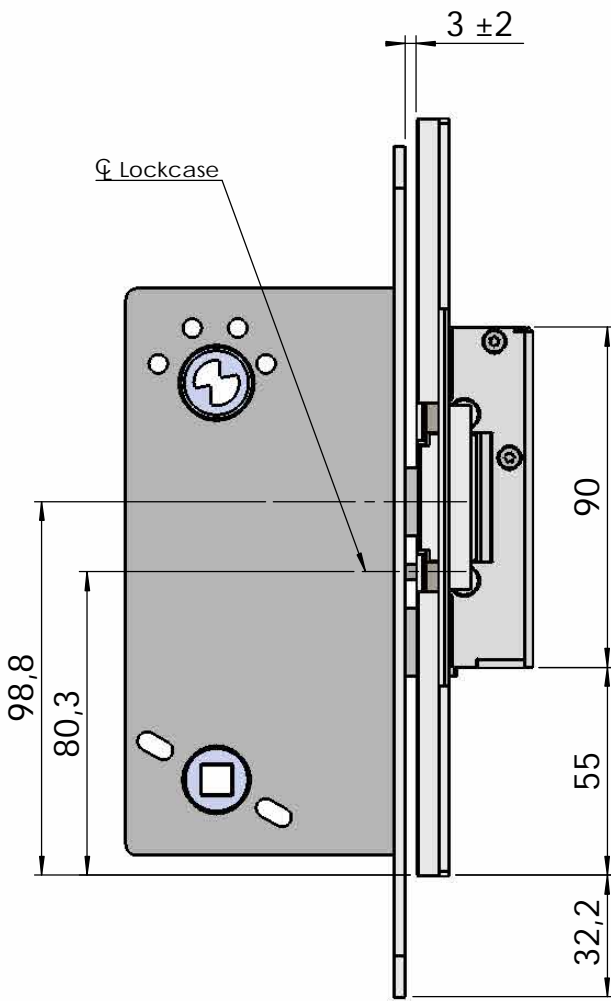

# Montering för Modul

This document shall not be copied without owners written allowance and its content shall not be exposed for third part nor be used for unauthorized purpose.

A Owner  <b>Stendals EI AB</b>	Title/Description <b>STEP 40 med bockad stolpe plös 31,5mm Montering för Modul</b>
Drawing no. <b>ST4027</b>	Scale <b>1:2</b>