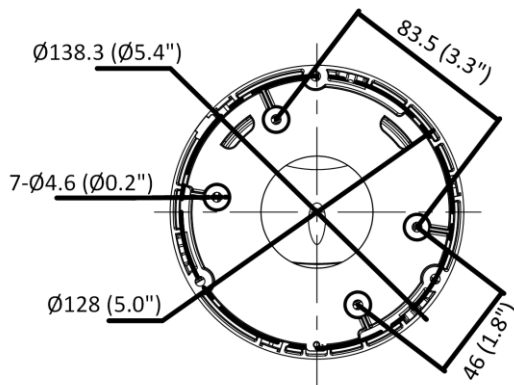

▪ **Dimension**

Unit: mm (inch)

▪ **Accessory**