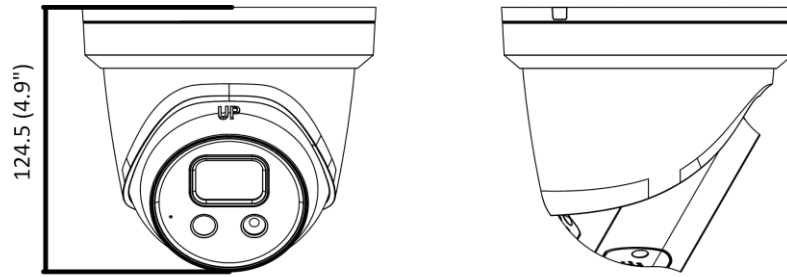

▪ **Dimension**

Unit: mm (inch)

▪ **Accessory**